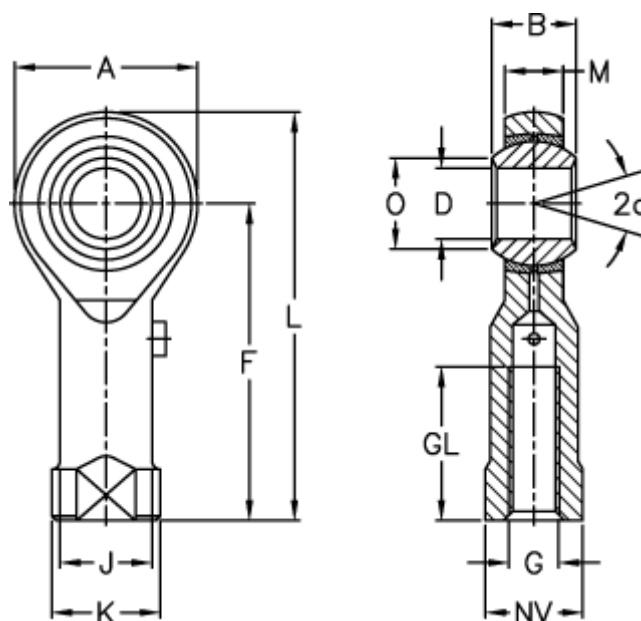

Article number: 54301406

Description: LDK Rod end PHS 6L
Threaded left

Measures

A	= 18	J	= 10.0
a (degrees)	= 13	K	= 13
B	= 9	L	= 39
D	= 6	M	= 6.75
Dynamic load C (kN)	= 3.2	NV	= 11
F	= 30	O	= 8.90
g	= M6	Static load C0 (kN)	= 9.9
GL	= 13	Weight (g)	= 25.0